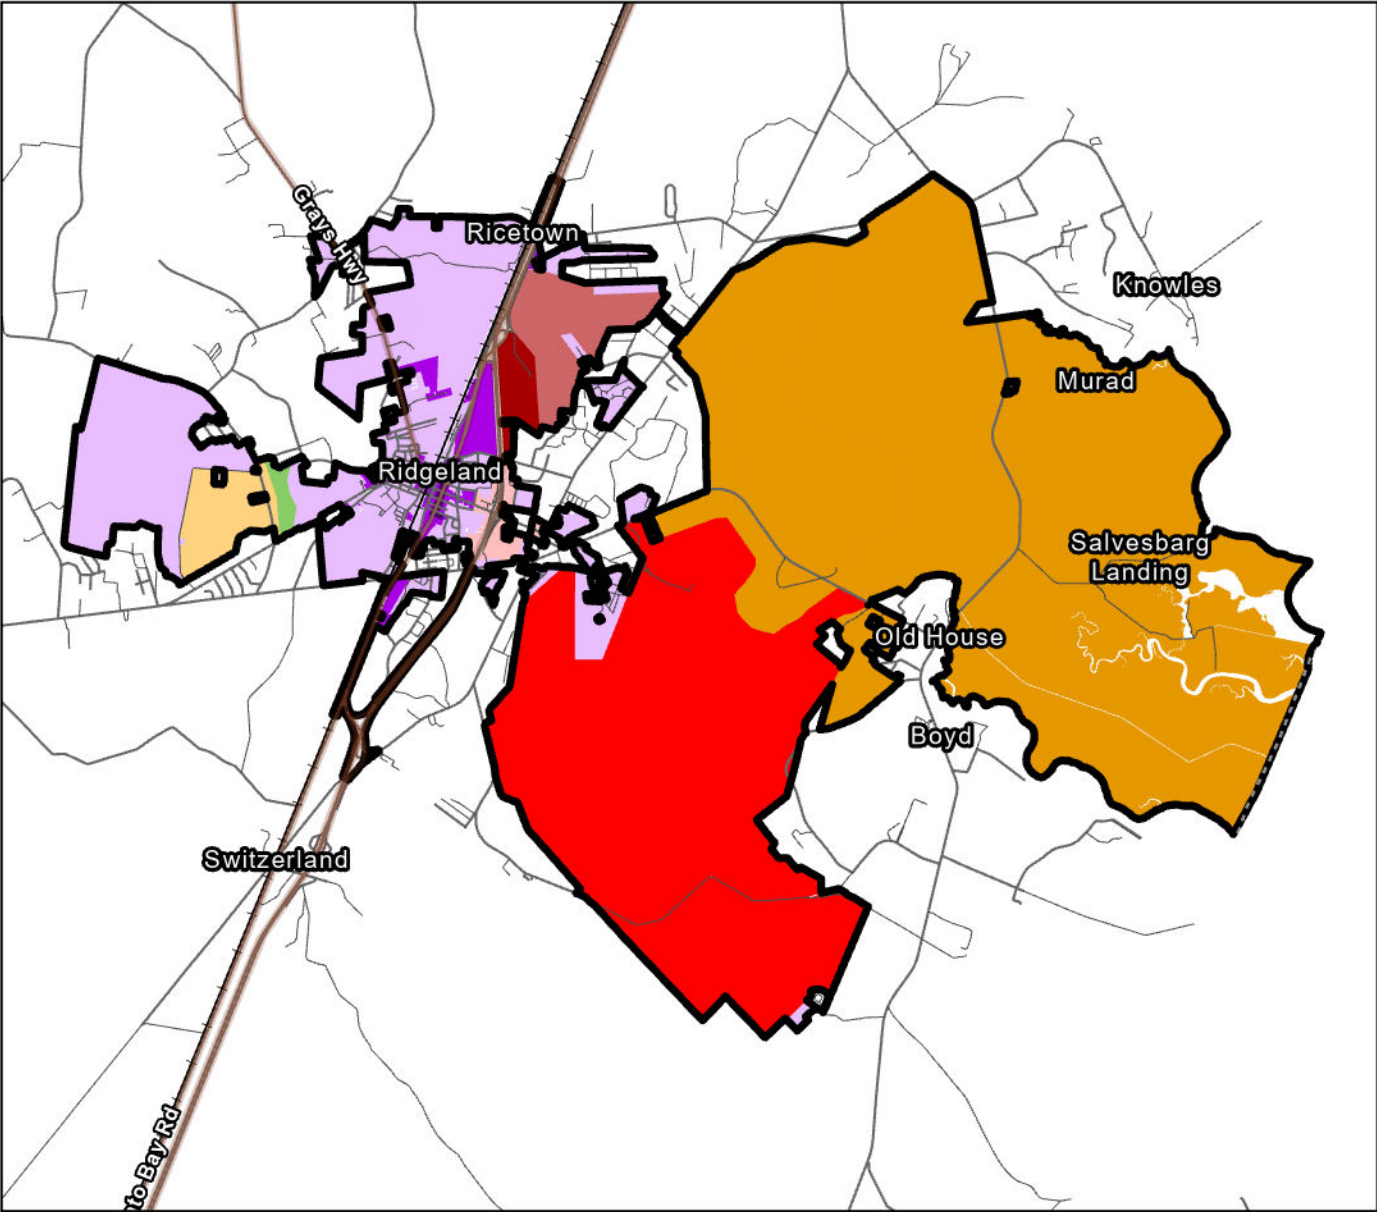

Ridgeland Transect Map

Updated April 10, 2026

Transect

- SD Exit 21
- SD Genesis
- SD Good Hope
- SD Industrial
- SD Moultrie
- SD Nimmer
- T1
- T3
- T4
- T5
- Ridgeland Boundary