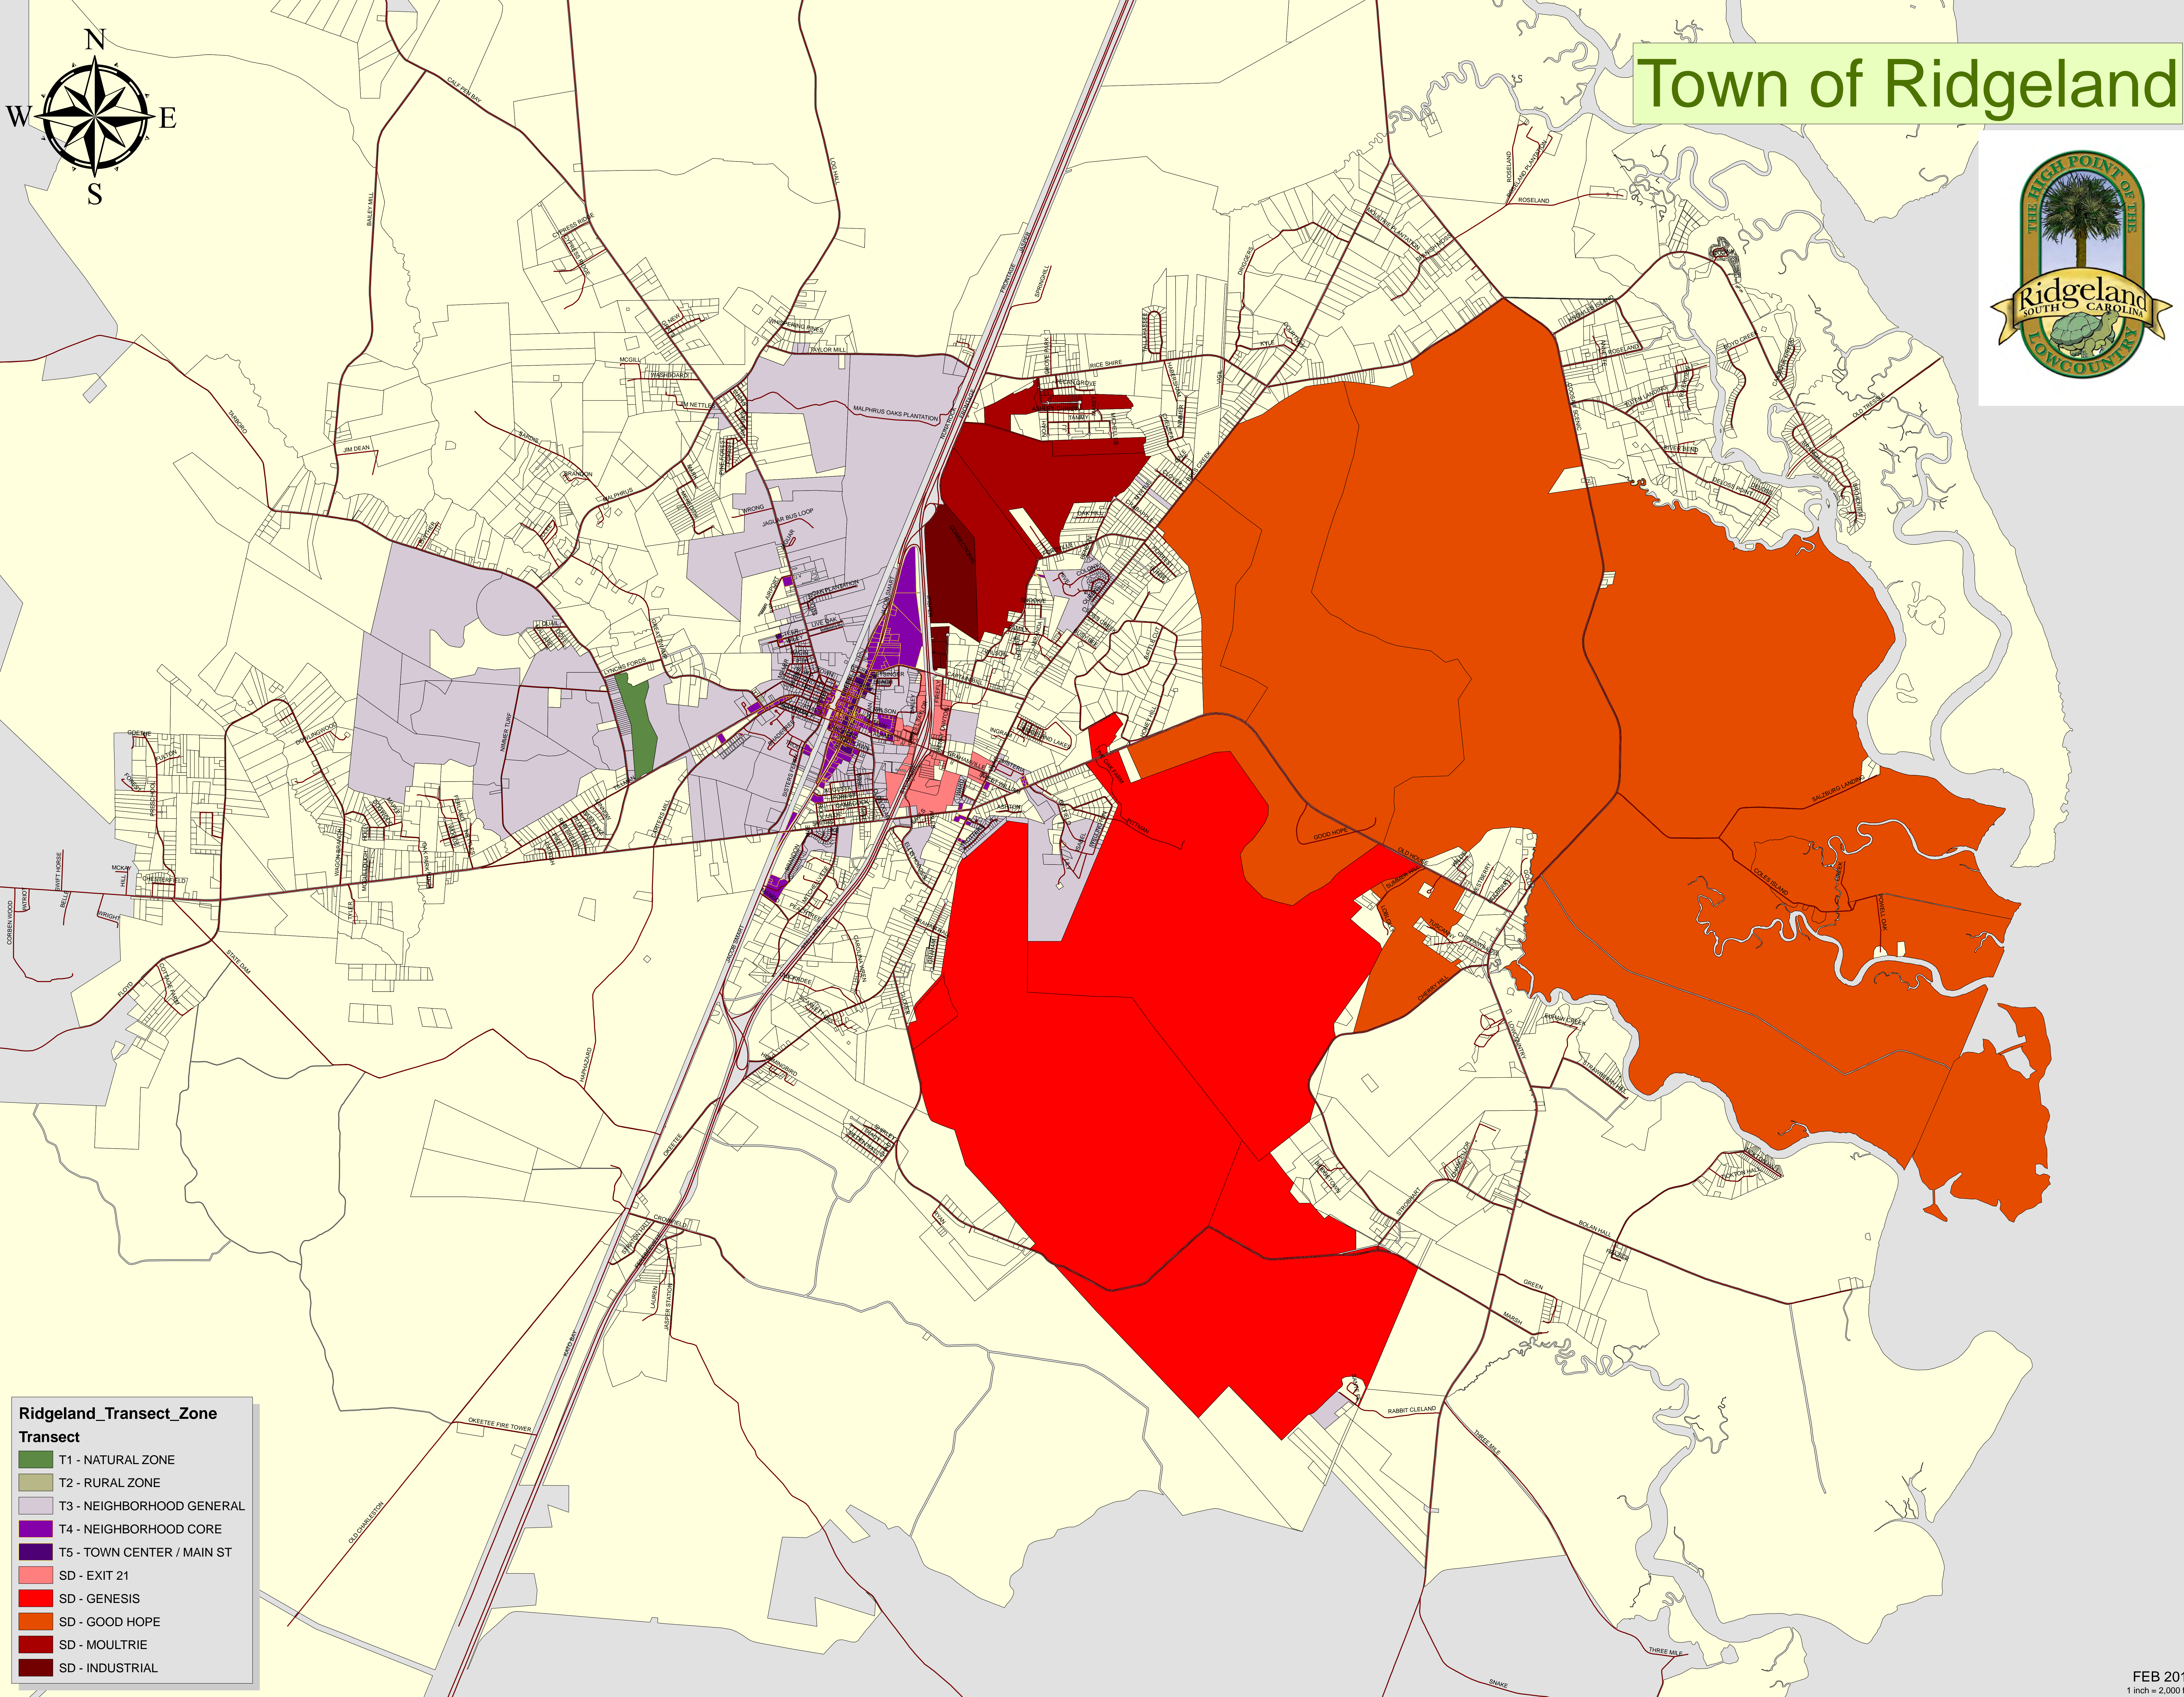

# Town of Ridgeland

**Ridgeland\_Transect\_Zone**  
**Transect**

- T1 - NATURAL ZONE
- T2 - RURAL ZONE
- T3 - NEIGHBORHOOD GENERAL
- T4 - NEIGHBORHOOD CORE
- T5 - TOWN CENTER / MAIN ST
- SD - EXIT 21
- SD - GENESIS
- SD - GOOD HOPE
- SD - MOULTRIE
- SD - INDUSTRIAL